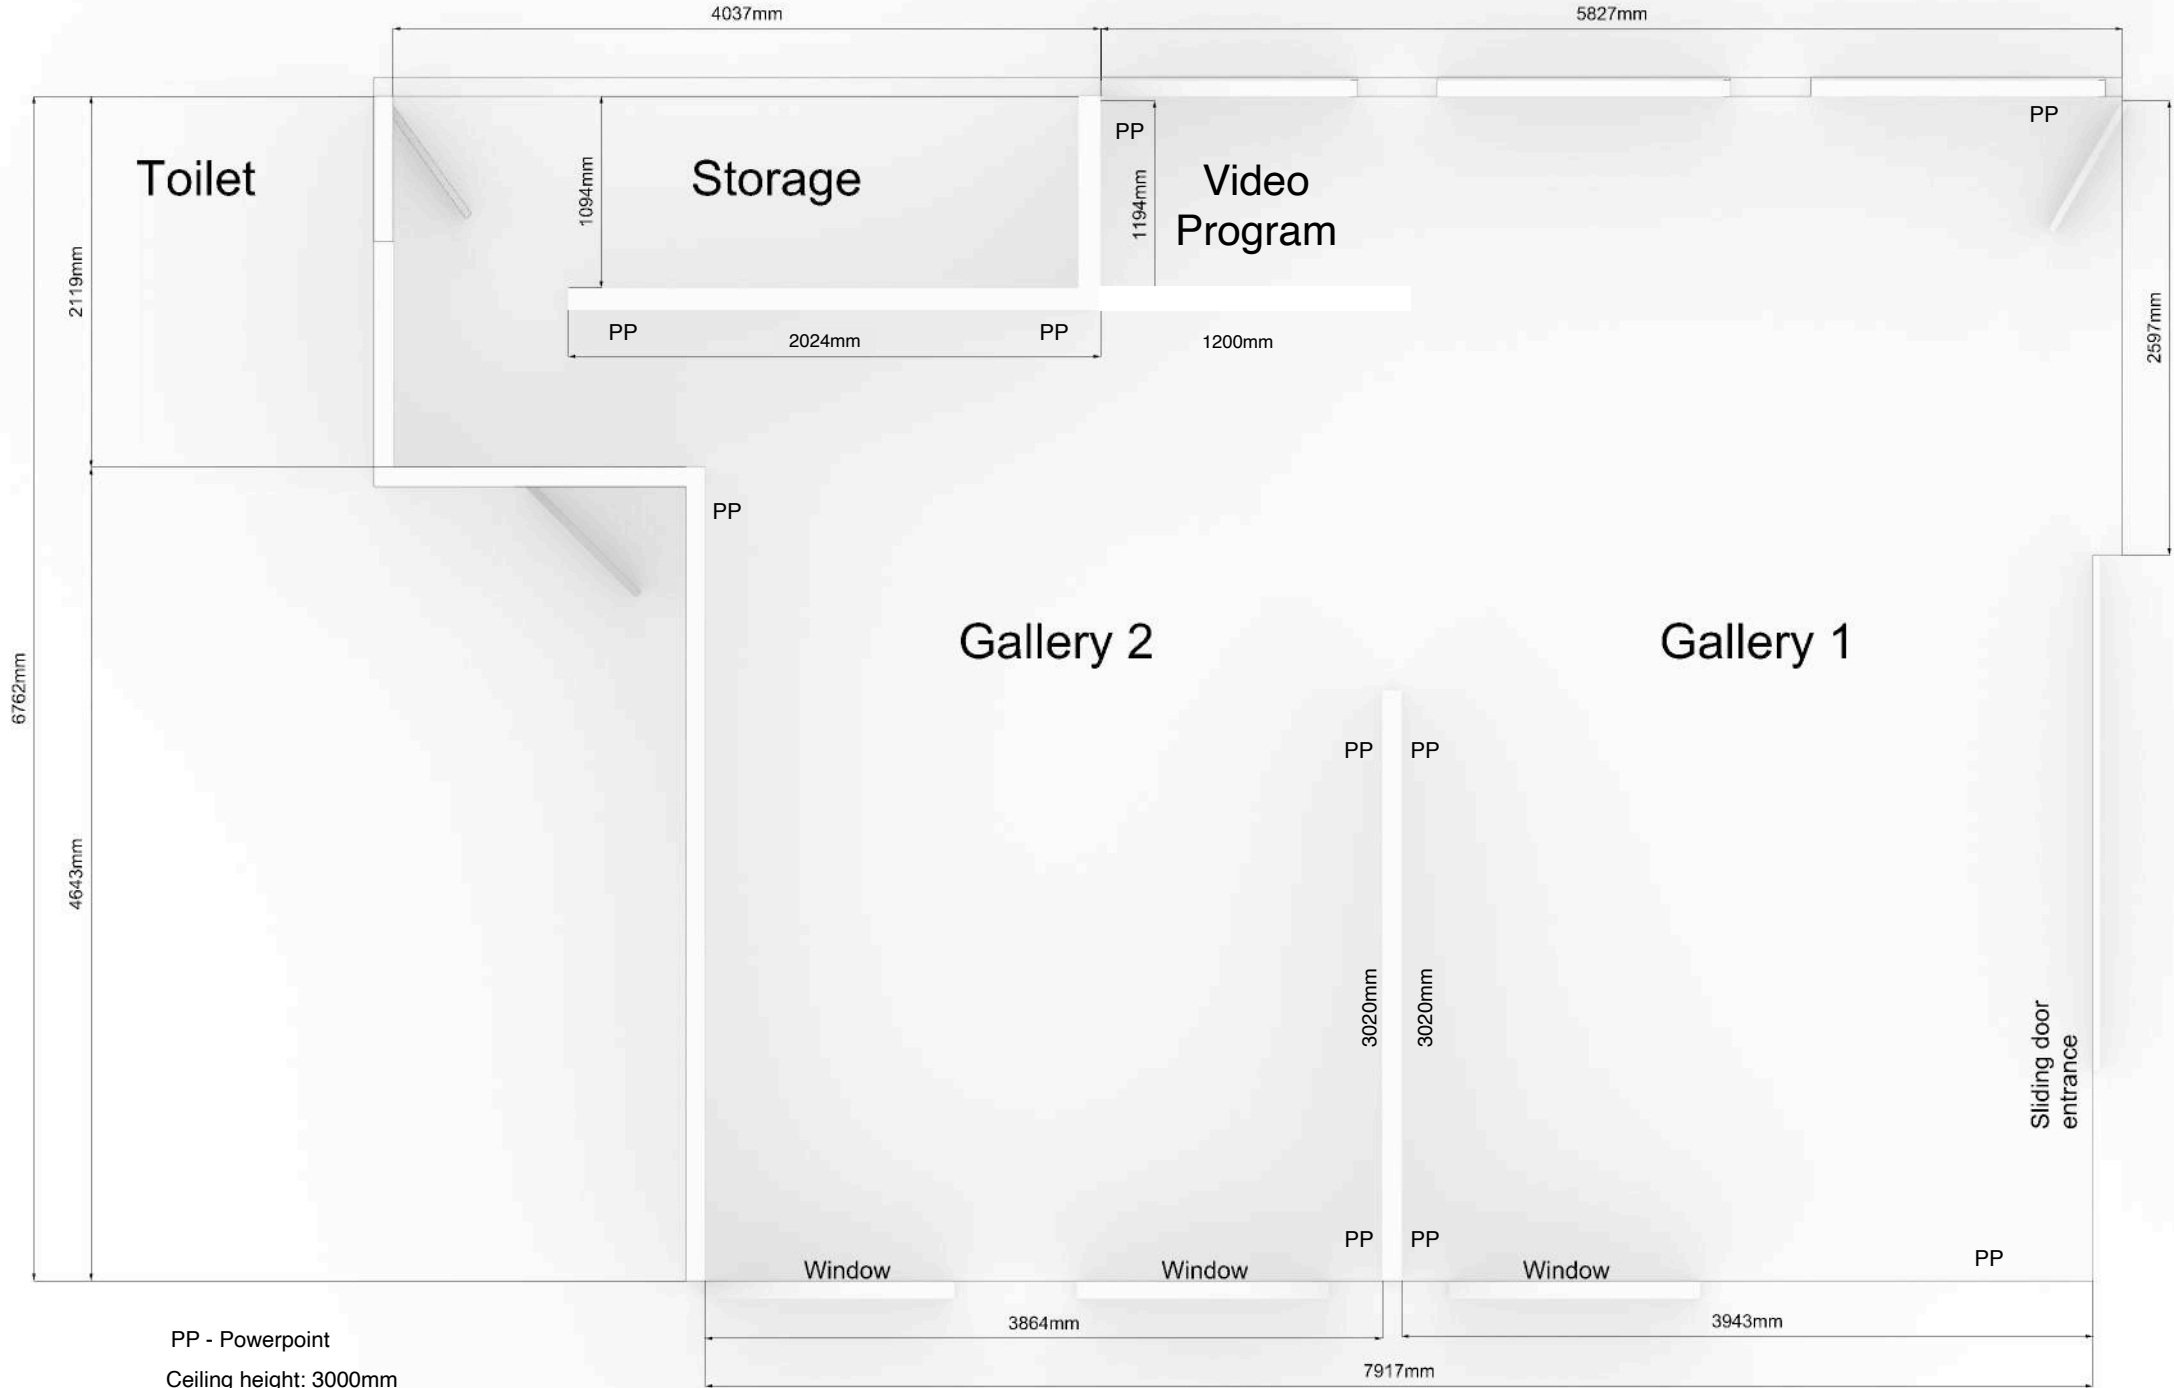

# KINGS Artist-Run Floor Plan

PP - Powerpoint  
Ceiling height: 3000mm